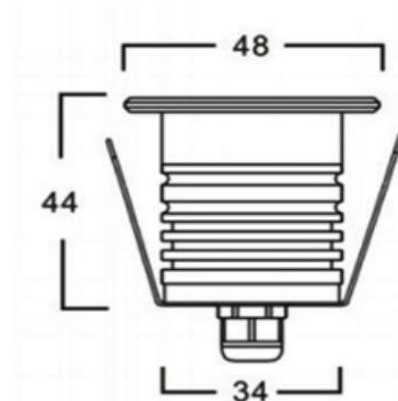

Remarks:-

Address: Plot #7 Saroorpur-Nangla Industrial Area,Ballabgarh-Sohna Road,Faridabad-121005

Email: info@sovitron.com